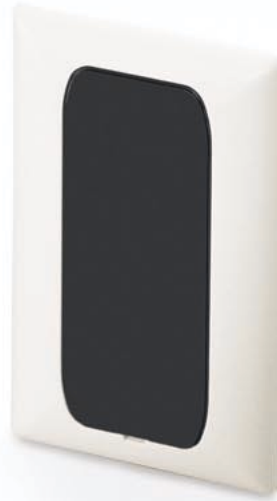

AX-100S/100SR

(Surface Mount) (Flush Mount)

VERSATILITY THAT MEETS EVERY DEMAND

INTERIOR PHOTOELECTRIC SYSTEM

- Distance to 30m (100feet)
- Surface (AX-100S) or Flush (AX-100SR) models
- Both models mount with a standard single gang electrical box
- LED alignment indicator - visibly confirms proper alignment
- Multi Focus Optics eliminates need for vertical alignment